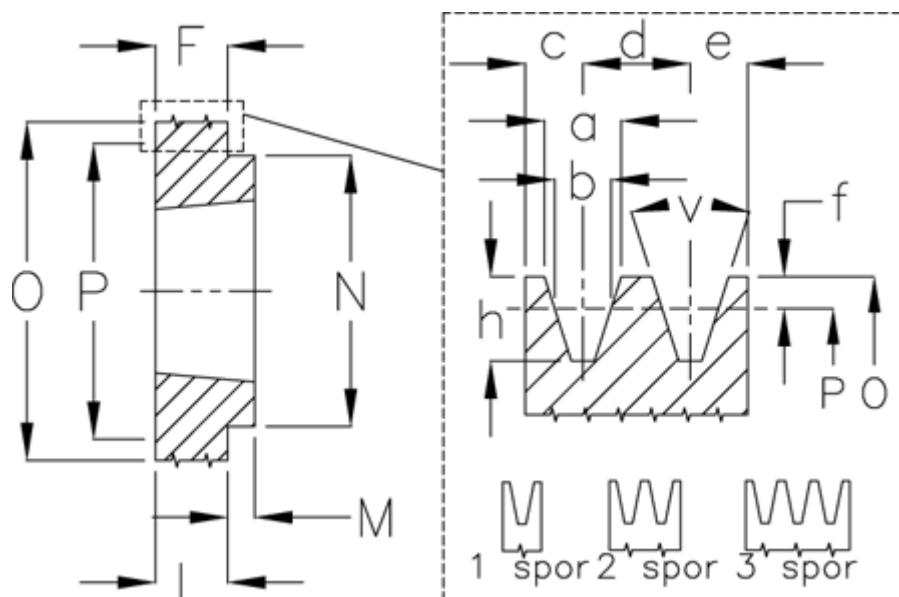

Article number: 604110009501

Description: V-belt pulley SPA 95/1 TL1210

Measures

a	= 12.7	For bush	= 1210	P	= 95
b	= 11.0	h	= 13.8	Type	= SPA
Bush ζ max	= 32	J	= -	v	= 34 grader
c	= 10.0	L	= 25		
d	= 15.0	m	= 5		
e	= 10.0	N	= 85		
f	= 2.8	Number of ribs	= 1		
F	= 20	O	= 100.5		